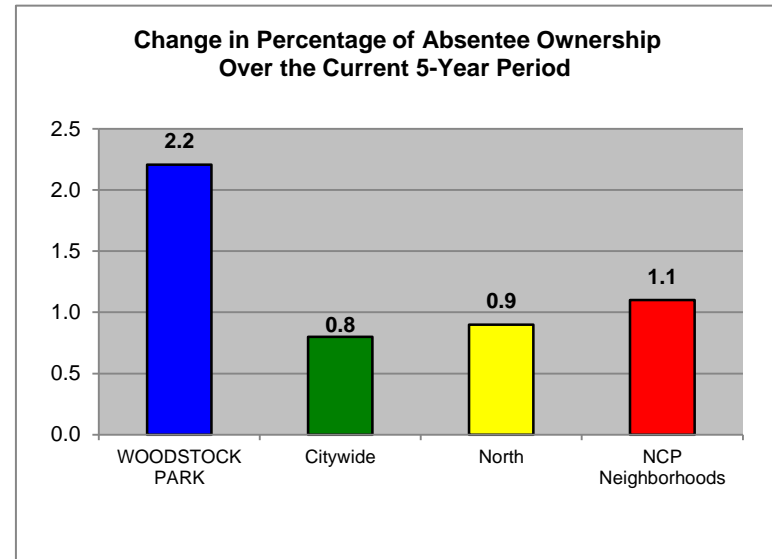

Median Appraised Value for all Single-Family Homes

WOODSTOCK PARK

Percentage of Single-Family Homes with Absentee Ownership

WOODSTOCK PARK

Percentage of Duplexes with Absentee Ownership

**WOODSTOCK
PARK**

**NOTE: There are no duplexes located
within this neighborhood group.**

Percentage of Residential Units with Property Maintenance Violations

WOODSTOCK PARK

Change in Percentage Over the Current 5-Year Period

of Violations per Category

Single-Family & Duplex Major Crime Rate

WOODSTOCK PARK