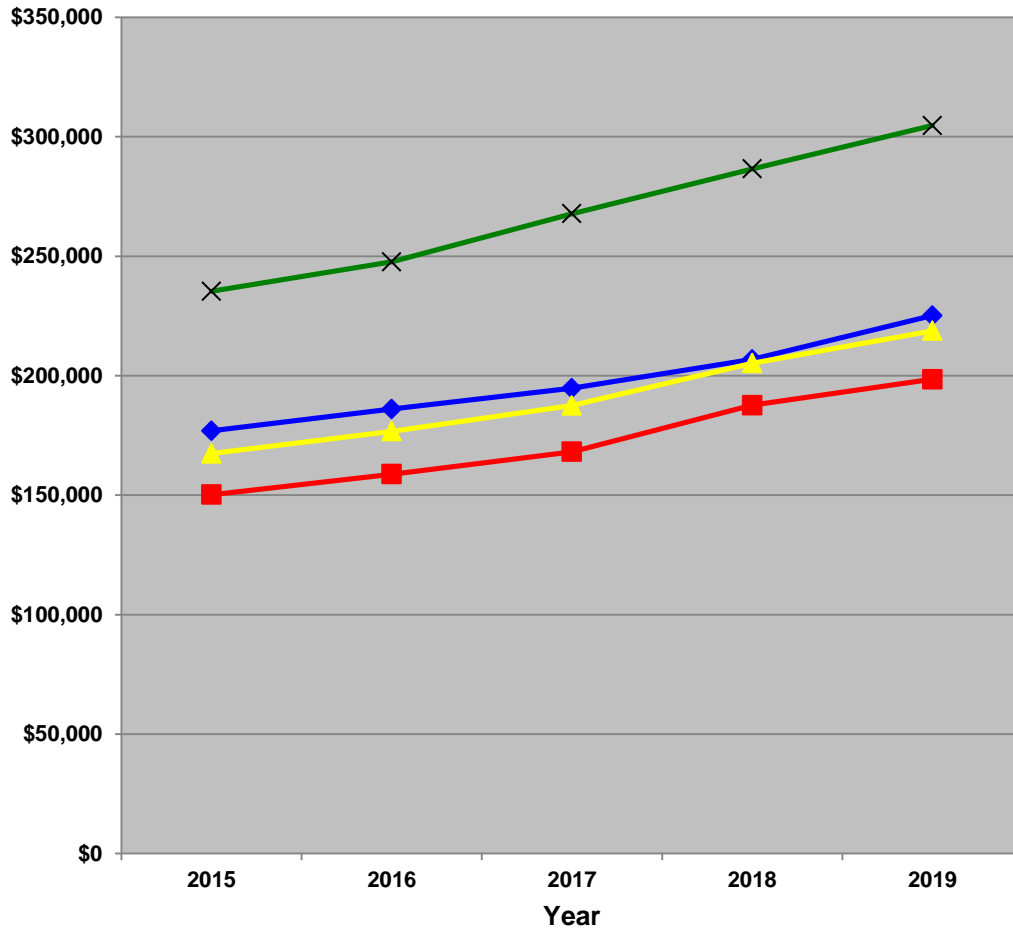

Median Appraised Value for all Single-Family Homes

WOODSTOCK PARK

Percentage of Single-Family Homes with Absentee Ownership

WOODSTOCK PARK

Percentage of Duplexes with Absentee Ownership

**WOODSTOCK
PARK**

**NOTE: There are no duplexes located
within this neighborhood group.**

Percentage of Residential Units with Property Maintenance Violations

WOODSTOCK PARK

Change in Percentage Over the Current 5-Year Period

of Violations per Category

Single-Family & Duplex Major Crime Rate

WOODSTOCK PARK