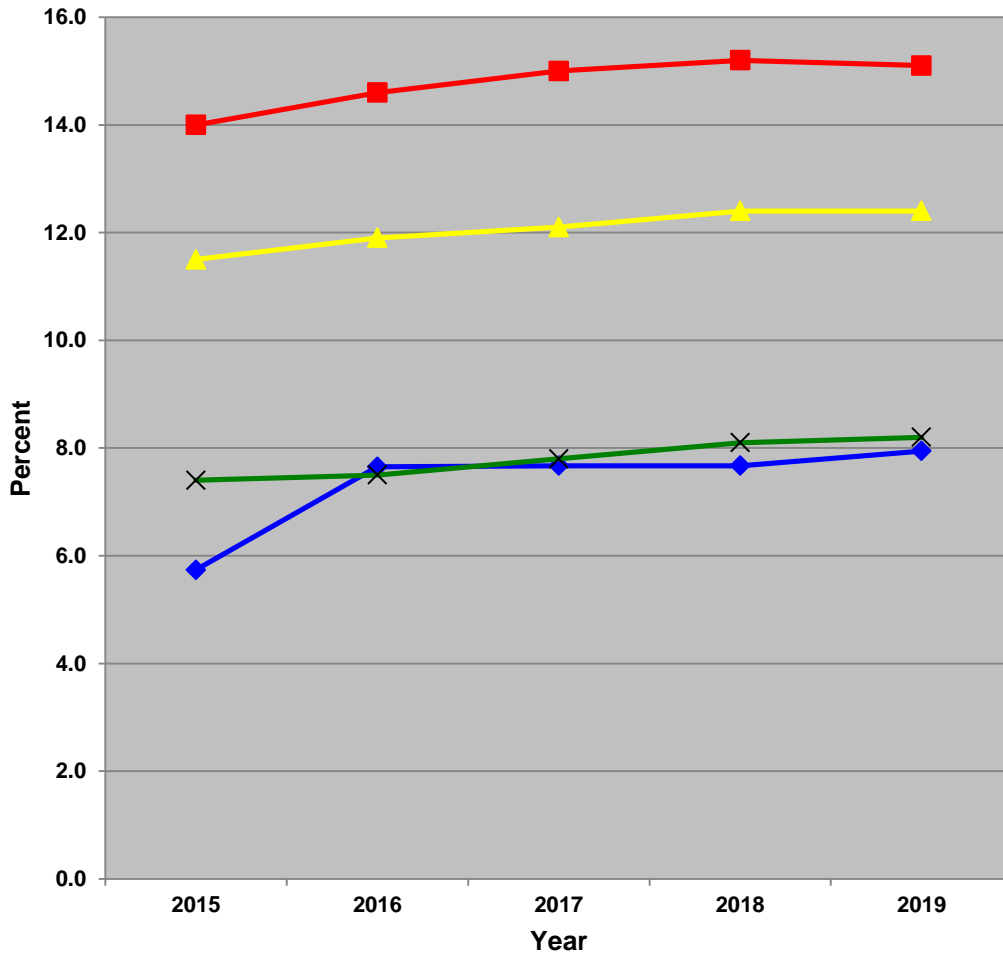

Median Appraised Value for all Single-Family Homes

WOODSTOCK PARK

Percentage of Single-Family Homes with Absentee Ownership

WOODSTOCK PARK

Percentage of Duplexes with Absentee Ownership

**WOODSTOCK
PARK**

**NOTE: There are no duplexes located
within this neighborhood group.**

Percentage of Residential Units with Property Maintenance Violations

WOODSTOCK PARK

Change in Percentage Over the Current 5-Year Period

of Violations per Category

Single-Family & Duplex Major Crime Rate

WOODSTOCK PARK