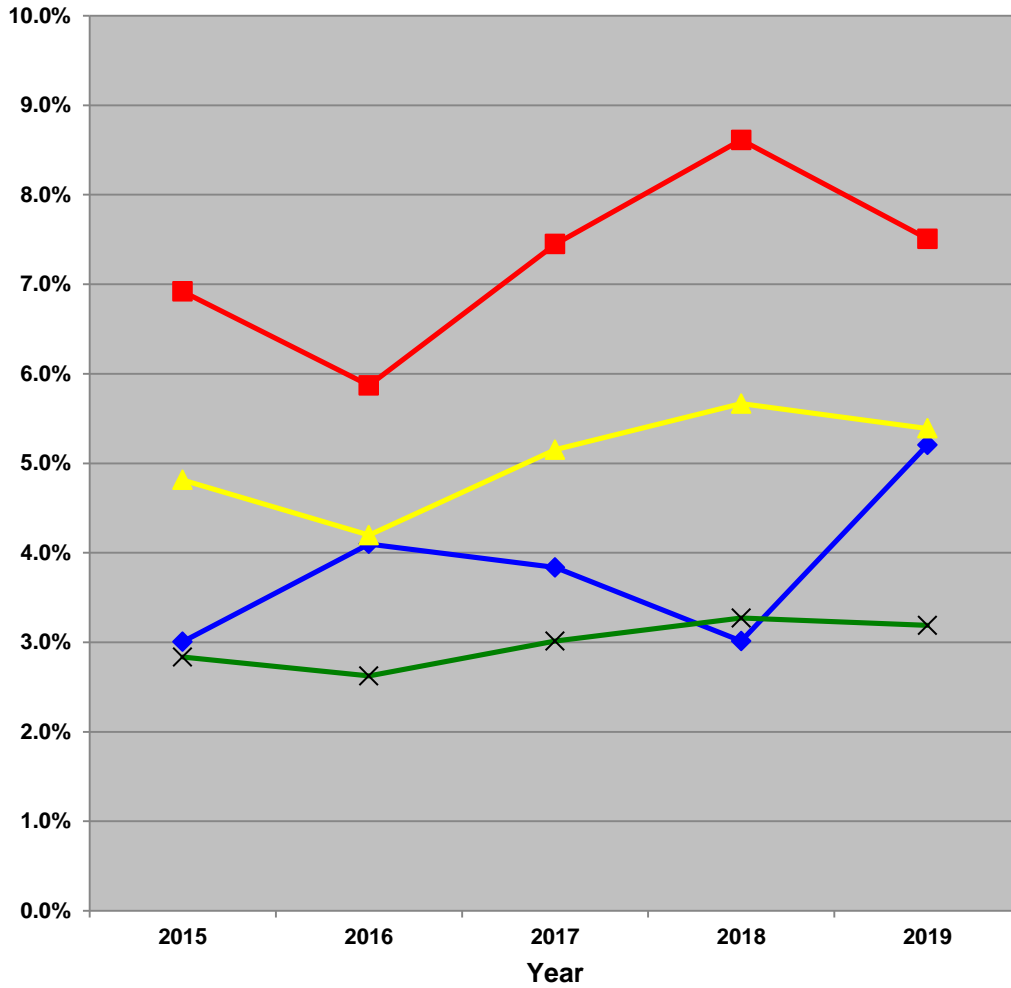

Median Appraised Value for all Single-Family Homes

WOODSTOCK PARK

Percentage of Single-Family Homes with Absentee Ownership

WOODSTOCK PARK

Percentage of Duplexes with Absentee Ownership

**WOODSTOCK
PARK**

**NOTE: There are no duplexes located
within this neighborhood group.**

Percentage of Residential Units with Property Maintenance Violations

WOODSTOCK PARK

Change in Percentage Over the Current 5-Year Period

of Violations per Category

Single-Family & Duplex Major Crime Rate

WOODSTOCK PARK