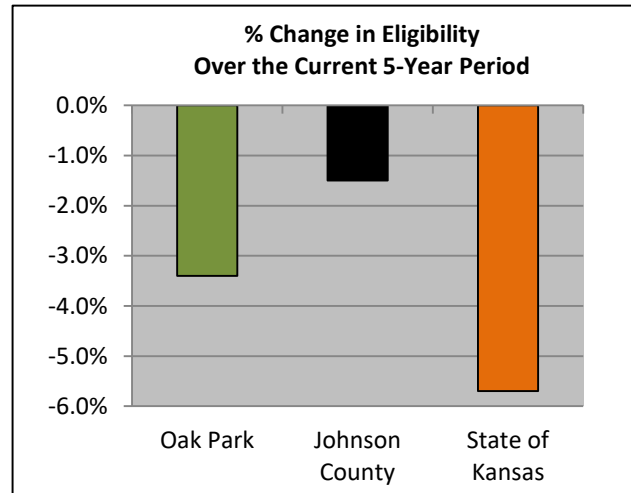

Oak Park-Carpenter Elementary Enrollment Area

(Associated NCP Neighborhoods)

*Woodstock

*Oak Park

Percent of Elementary School Enrollment Eligible for School Lunch Program

NOTE: The National School Lunch Program, a long-standing federal program, provides free and reduced cost lunches to children from low and moderate income households.