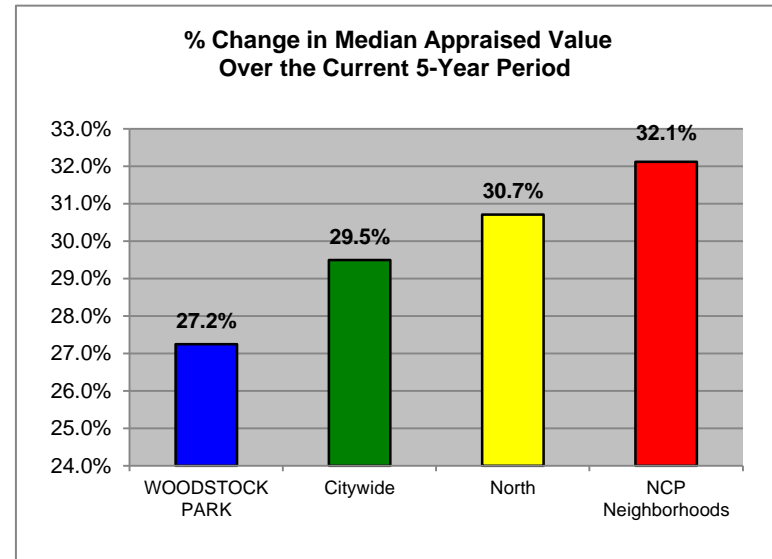

Median Appraised Value for all Single-Family Homes

WOODSTOCK PARK

Percentage of Single-Family Homes with Absentee Ownership

WOODSTOCK PARK

Percentage of Duplexes with Absentee Ownership

**WOODSTOCK
PARK**

**NOTE: There are no duplexes located
within this neighborhood group.**

Percentage of Residential Units with Property Maintenance Violations

WOODSTOCK PARK

Change in Percentage Over the Current 5-Year Period

of Violations per Category

Single-Family & Duplex Major Crime Rate

WOODSTOCK PARK