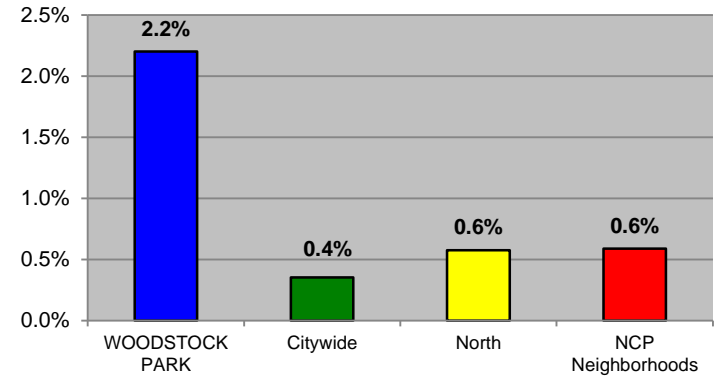

Median Appraised Value for all Single-Family Homes

WOODSTOCK PARK

Percentage of Single-Family Homes with Absentee Ownership

WOODSTOCK PARK

Percentage of Duplexes with Absentee Ownership

**WOODSTOCK
PARK**

**NOTE: There are no duplexes located
within this neighborhood group.**

Percentage of Residential Units with Property Maintenance Violations

WOODSTOCK PARK

Change in Percentage Over the Current 5-Year Period

of Violations per Category

Single-Family & Duplex Major Crime Rate

WOODSTOCK PARK