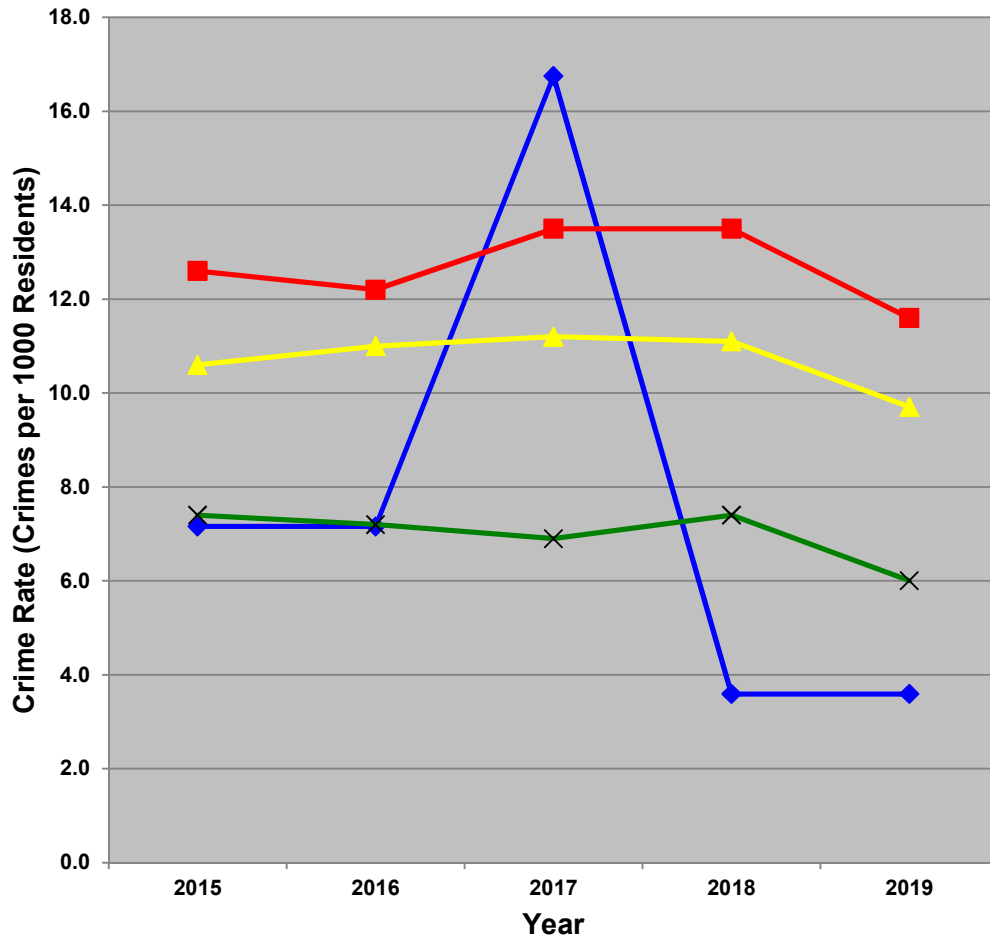

Median Appraised Value for all Single-Family Homes

WOODSTOCK PARK

Percentage of Single-Family Homes with Absentee Ownership

WOODSTOCK PARK

Percentage of Duplexes with Absentee Ownership

**WOODSTOCK
PARK**

**NOTE: There are no duplexes located
within this neighborhood group.**

Percentage of Residential Units with Property Maintenance Violations

WOODSTOCK PARK

Change in Percentage Over the Current 5-Year Period

of Violations per Category

Single-Family & Duplex Major Crime Rate

WOODSTOCK PARK

Multifamily Major Crime Rate

**WOODSTOCK
PARK**

Note: There are no multifamily developments or no crimes occurred within this neighborhood group.

Oak Park-Carpenter Elementary Enrollment Area

(Associated NCP Neighborhoods)