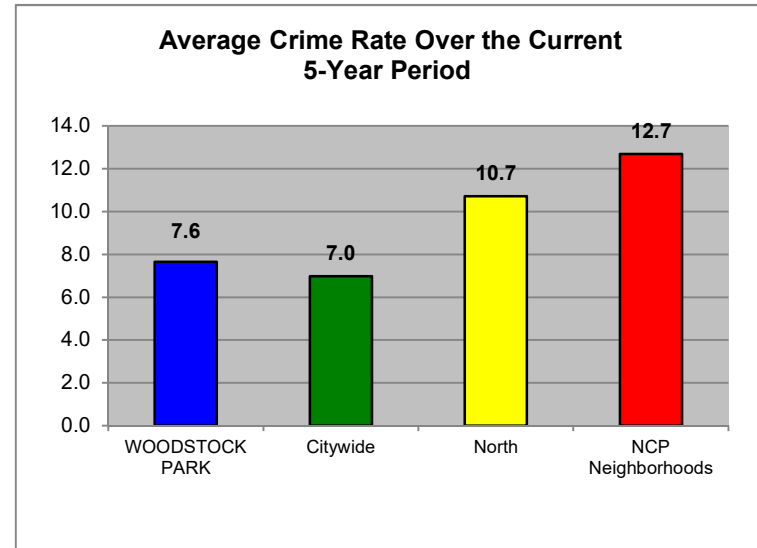

Percentage of Residential Units with Property Maintenance Violations

WOODSTOCK PARK

Change in Percentage Over the Current 5-Year Period

of Violations per Category

Single-Family & Duplex Major Crime Rate

WOODSTOCK PARK

Multifamily Major Crime Rate

**WOODSTOCK
PARK**

Note: There are no multifamily developments or no crimes occurred within this neighborhood group.

Oak Park-Carpenter Elementary Enrollment Area

(Associated NCP Neighborhoods)