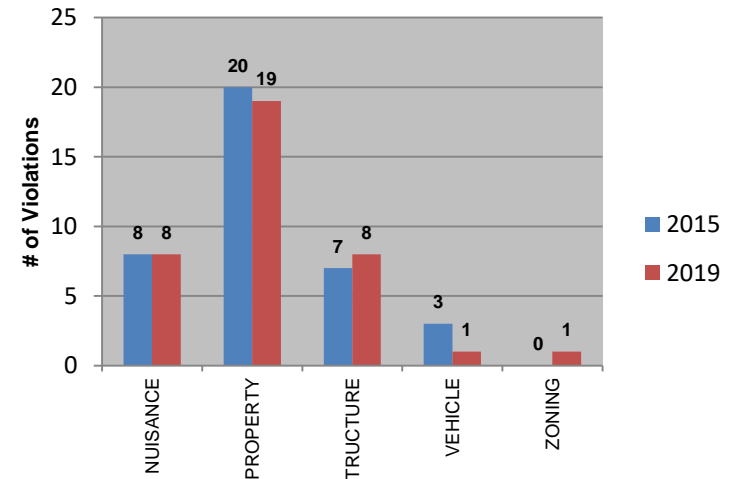

Median Appraised Value for all Single-Family Homes

WOODSTOCK PARK

Percentage of Single-Family Homes with Absentee Ownership

WOODSTOCK PARK

Percentage of Duplexes with Absentee Ownership

**WOODSTOCK
PARK**

**NOTE: There are no duplexes located
within this neighborhood group.**

Percentage of Residential Units with Property Maintenance Violations

WOODSTOCK PARK

Change in Percentage Over the Current 5-Year Period

of Violations per Category

Single-Family & Duplex Major Crime Rate

WOODSTOCK PARK

Multifamily Major Crime Rate

**WOODSTOCK
PARK**

Note: There are no multifamily developments or no crimes occurred within this neighborhood group.

Oak Park-Carpenter Elementary Enrollment Area

(Associated NCP Neighborhoods)