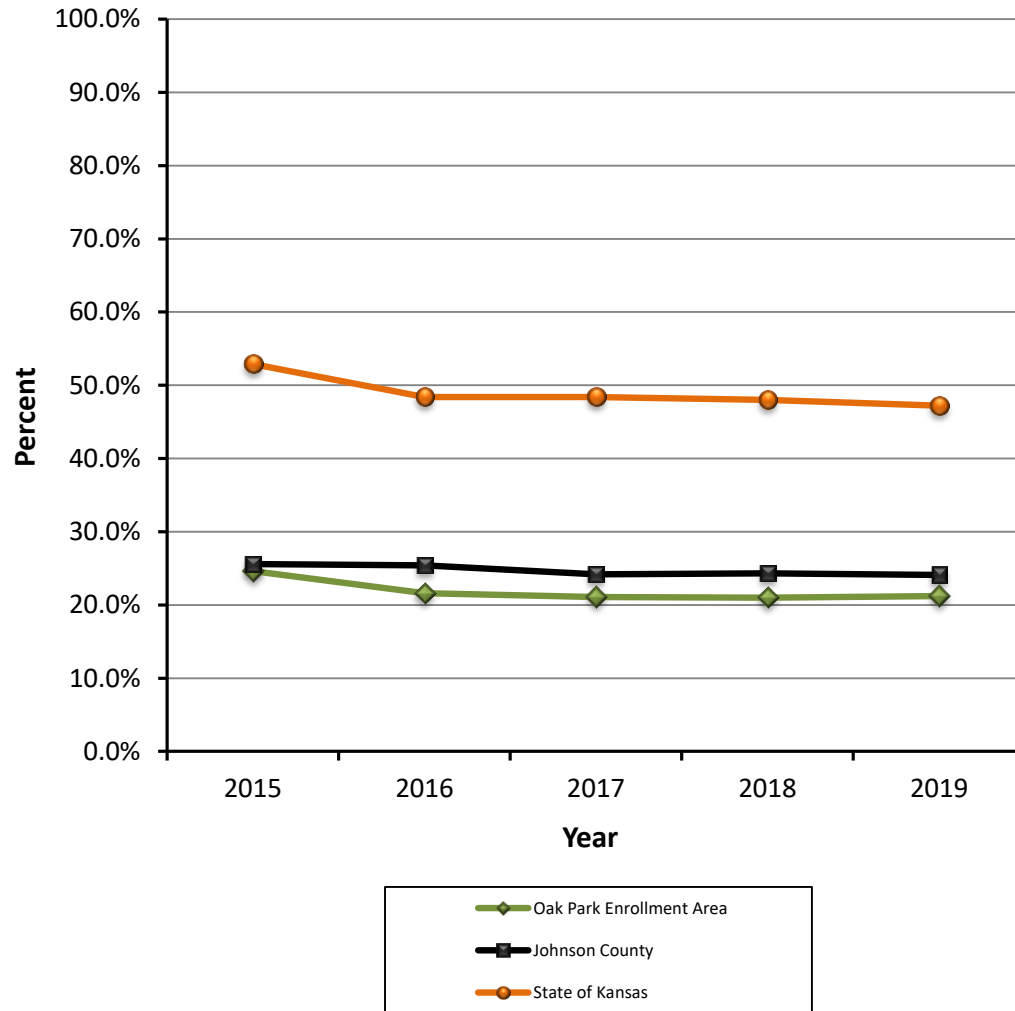

Oak Park-Carpenter Elementary Enrollment Area

(Associated NCP Neighborhoods)

*Woodstock

*Oak Park

Percent of Elementary School Enrollment Eligible for School Lunch Program

NOTE: The National School Lunch Program, a long-standing federal program, provides free and reduced cost lunches to children from low and moderate income households.