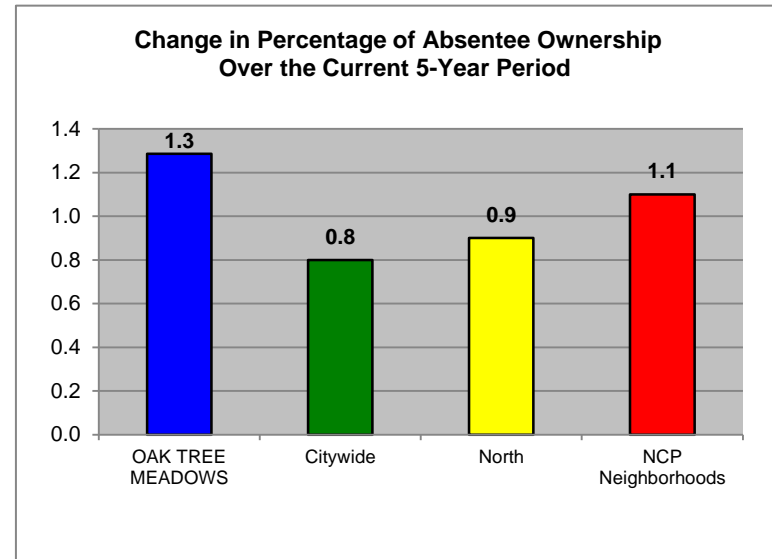

Median Appraised Value for all Single-Family Homes

OAK TREE MEADOWS

Percentage of Single-Family Homes with Absentee Ownership

OAK TREE MEADOWS

Percentage of Duplexes with Absentee Ownership

**OAK
TREE
MEADOWS**

NOTE: There are no duplexes located within this homes association.

Percentage of Residential Units with Property Maintenance Violations

OAK TREE MEADOWS

Change in Percentage Over the Current 5-Year Period

of Violations per Category

Single-Family & Duplex Major Crime Rate

OAK TREE MEADOWS

Multifamily Major Crime Rate

**OAK
TREE
MEADOWS**

Note: There are no multifamily developments or no crimes occurred within this homes association.