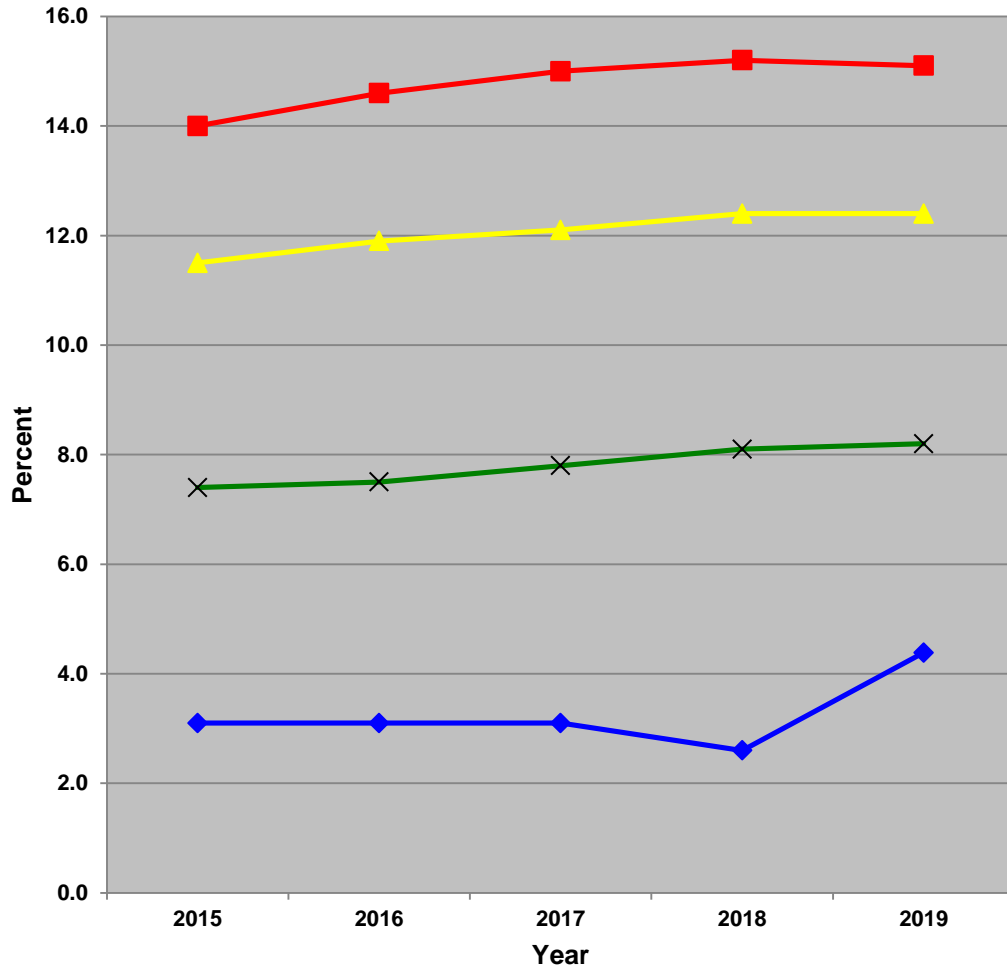

Median Appraised Value for all Single-Family Homes

OAK TREE MEADOWS

Percentage of Single-Family Homes with Absentee Ownership

OAK TREE MEADOWS

Percentage of Duplexes with Absentee Ownership

**OAK
TREE
MEADOWS**

NOTE: There are no duplexes located within this homes association.

Percentage of Residential Units with Property Maintenance Violations

OAK TREE MEADOWS

Change in Percentage Over the Current 5-Year Period

of Violations per Category

Single-Family & Duplex Major Crime Rate

OAK TREE MEADOWS

Multifamily Major Crime Rate

**OAK
TREE
MEADOWS**

Note: There are no multifamily developments or no crimes occurred within this homes association.