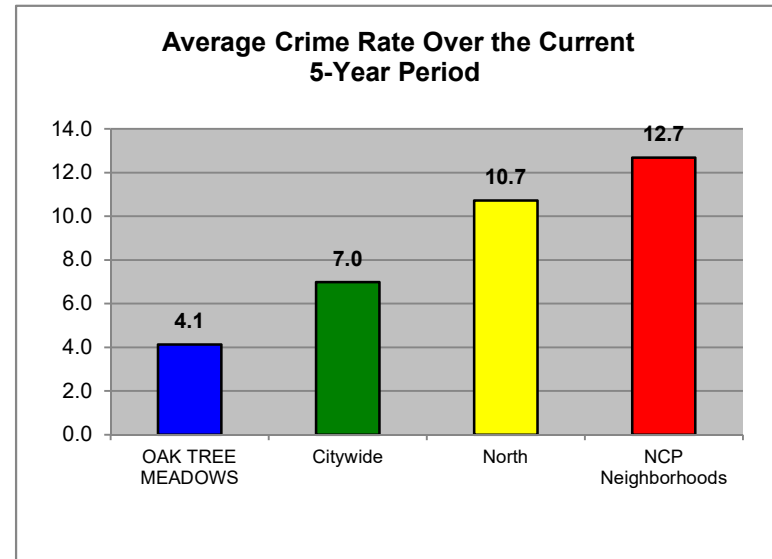

Median Appraised Value for all Single-Family Homes

OAK TREE MEADOWS

Percentage of Single-Family Homes with Absentee Ownership

OAK TREE MEADOWS

Percentage of Duplexes with Absentee Ownership

**OAK
TREE
MEADOWS**

NOTE: There are no duplexes located within this homes association.

Percentage of Residential Units with Property Maintenance Violations

OAK TREE MEADOWS

Change in Percentage Over the Current 5-Year Period

of Violations per Category

Single-Family & Duplex Major Crime Rate

OAK TREE MEADOWS

Multifamily Major Crime Rate

**OAK
TREE
MEADOWS**

Note: There are no multifamily developments or no crimes occurred within this homes association.