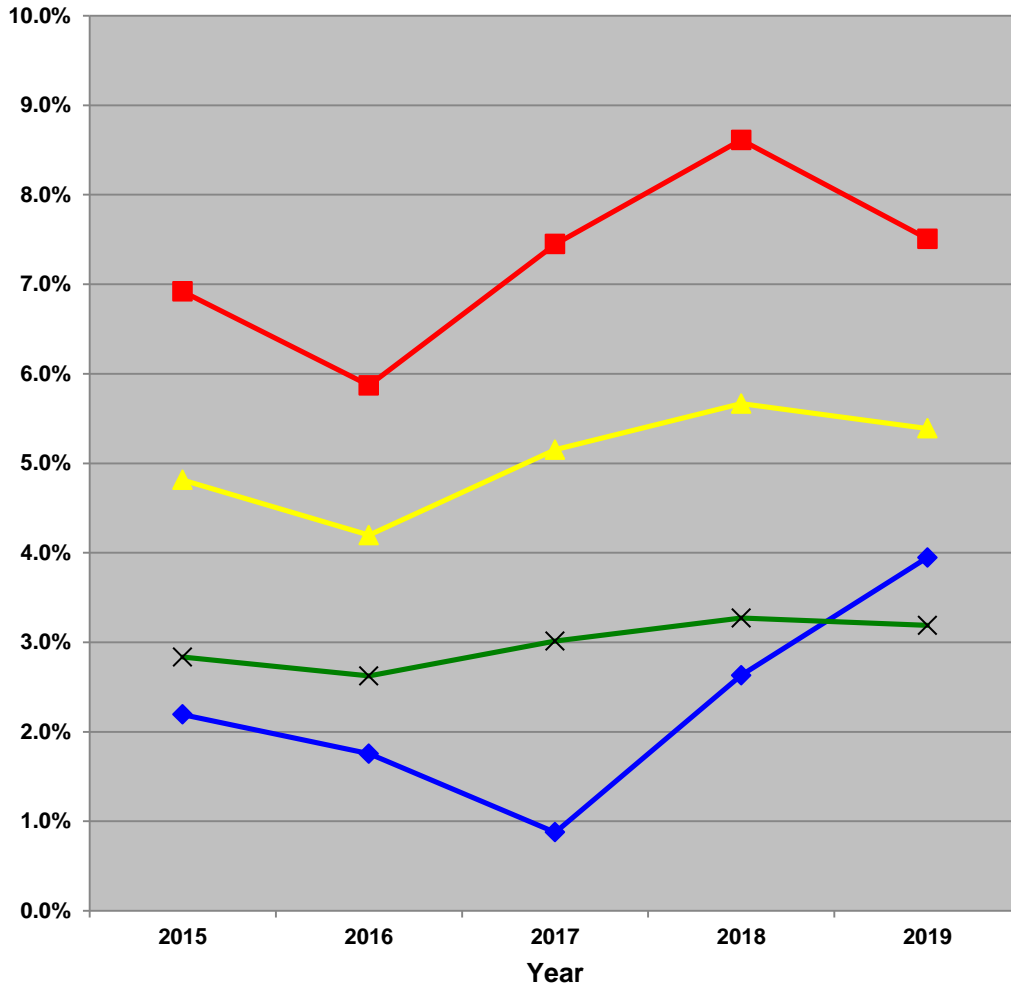

Median Appraised Value for all Single-Family Homes

OAK TREE MEADOWS

Percentage of Single-Family Homes with Absentee Ownership

OAK TREE MEADOWS

Percentage of Duplexes with Absentee Ownership

**OAK
TREE
MEADOWS**

NOTE: There are no duplexes located within this homes association.

Percentage of Residential Units with Property Maintenance Violations

OAK TREE MEADOWS

Change in Percentage Over the Current 5-Year Period

of Violations per Category

Single-Family & Duplex Major Crime Rate

OAK TREE MEADOWS

Multifamily Major Crime Rate

**OAK
TREE
MEADOWS**

Note: There are no multifamily developments or no crimes occurred within this homes association.