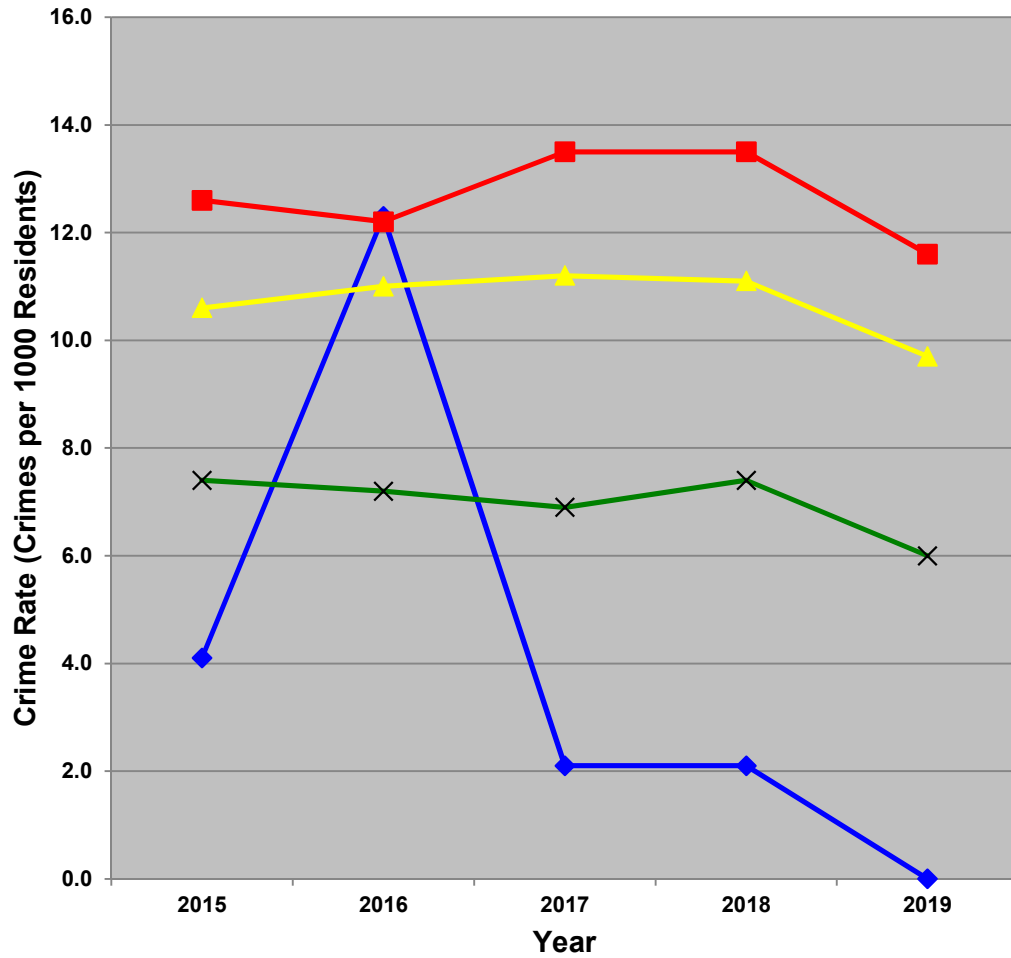

Median Appraised Value for all Single-Family Homes

OAK TREE MEADOWS

Percentage of Single-Family Homes with Absentee Ownership

OAK TREE MEADOWS

Percentage of Duplexes with Absentee Ownership

**OAK
TREE
MEADOWS**

NOTE: There are no duplexes located within this homes association.

Percentage of Residential Units with Property Maintenance Violations

OAK TREE MEADOWS

Change in Percentage Over the Current 5-Year Period

of Violations per Category

Single-Family & Duplex Major Crime Rate

OAK TREE MEADOWS

Multifamily Major Crime Rate

**OAK
TREE
MEADOWS**

Note: There are no multifamily developments or no crimes occurred within this homes association.