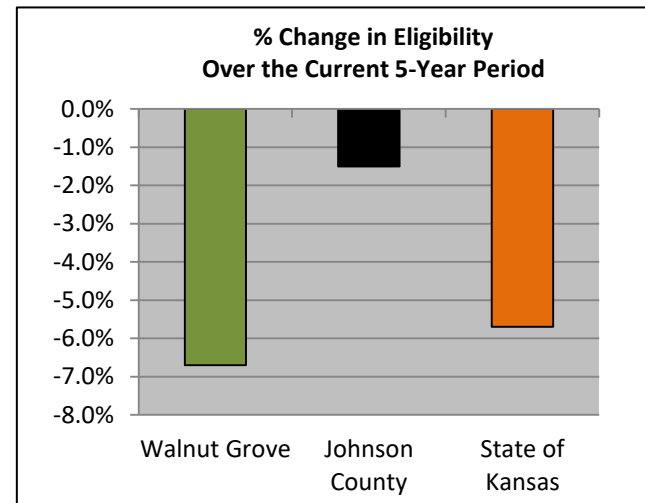

NOTE: There are no duplexes located within this homes association.

Percentage of Residential Units with Property Maintenance Violations

OAK TREE MEADOWS

Change in Percentage Over the Current 5-Year Period

of Violations per Category

Single-Family & Duplex Major Crime Rate

OAK TREE MEADOWS

Multifamily Major Crime Rate

**OAK
TREE
MEADOWS**

Note: There are no multifamily developments or no crimes occurred within this homes association.

Walnut Grove Elementary Enrollment Area

(Associated NCP Neighborhoods)

*Kimberly Downs

*Oak Tree Meadows

Percent of Elementary School Enrollment Eligible for School Lunch Program

NOTE: The National School Lunch Program, a long-standing federal program, provides free and reduced cost lunches to children from low and moderate income households.