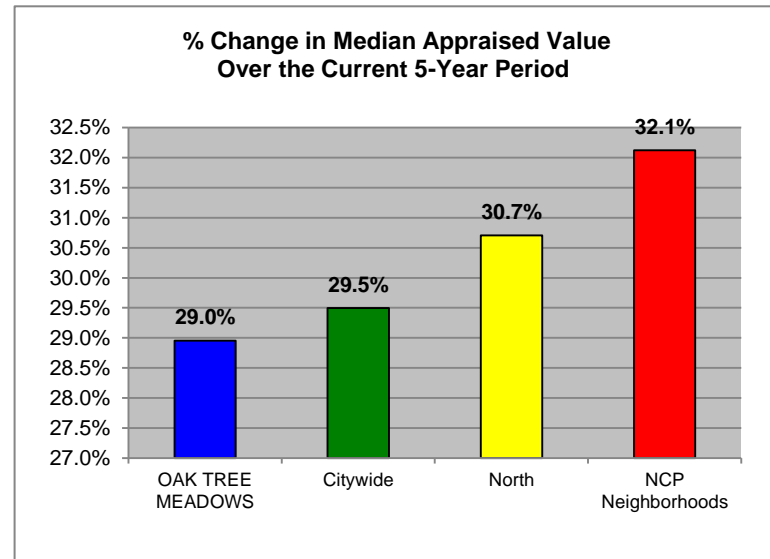

Median Appraised Value for all Single-Family Homes

OAK TREE MEADOWS

Percentage of Single-Family Homes with Absentee Ownership

OAK TREE MEADOWS

Percentage of Duplexes with Absentee Ownership

**OAK
TREE
MEADOWS**

NOTE: There are no duplexes located within this homes association.

Percentage of Residential Units with Property Maintenance Violations

OAK TREE MEADOWS

Change in Percentage Over the Current 5-Year Period

of Violations per Category

Single-Family & Duplex Major Crime Rate

OAK TREE MEADOWS

Multifamily Major Crime Rate

**OAK
TREE
MEADOWS**

Note: There are no multifamily developments or no crimes occurred within this homes association.