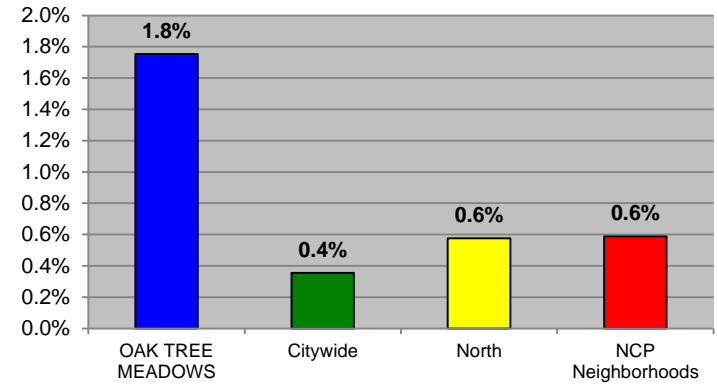

Median Appraised Value for all Single-Family Homes

OAK TREE MEADOWS

Percentage of Single-Family Homes with Absentee Ownership

OAK TREE MEADOWS

Percentage of Duplexes with Absentee Ownership

**OAK
TREE
MEADOWS**

NOTE: There are no duplexes located within this homes association.

Percentage of Residential Units with Property Maintenance Violations

OAK TREE MEADOWS

Change in Percentage Over the Current 5-Year Period

of Violations per Category

Single-Family & Duplex Major Crime Rate

OAK TREE MEADOWS

Multifamily Major Crime Rate

**OAK
TREE
MEADOWS**

Note: There are no multifamily developments or no crimes occurred within this homes association.