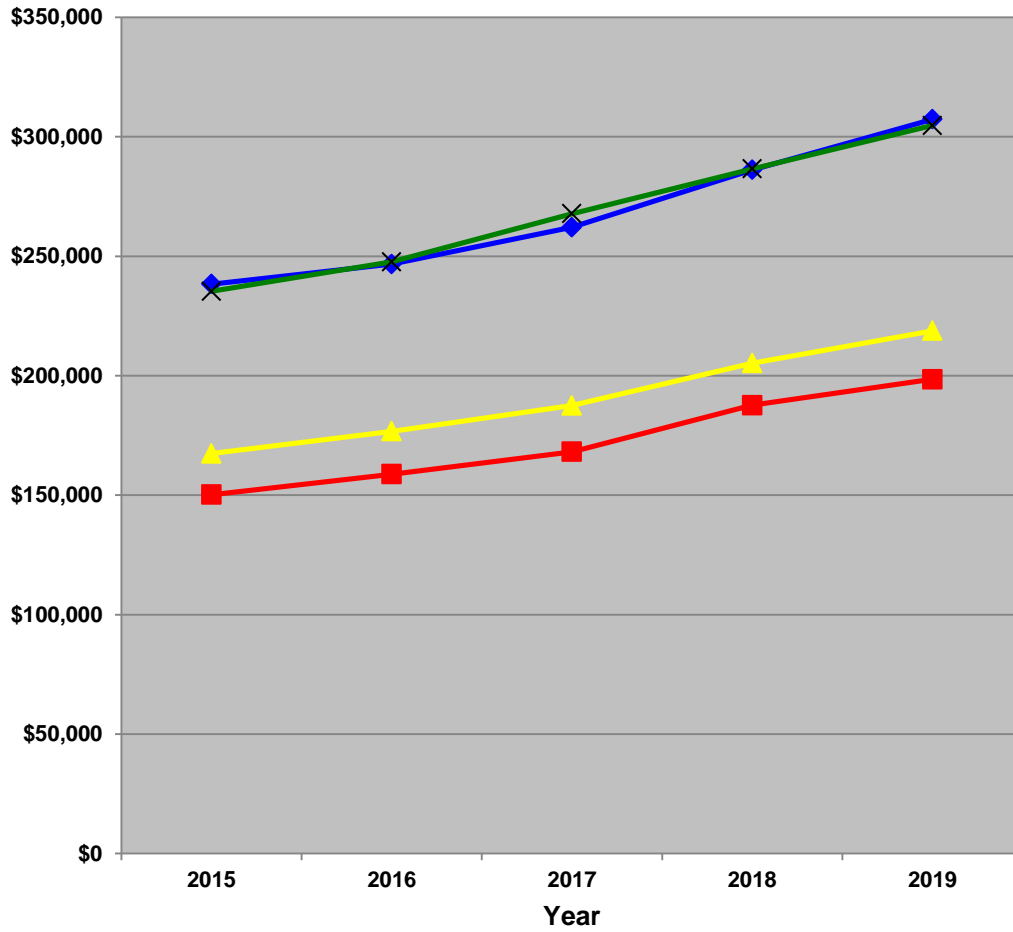

Median Appraised Value for all Single-Family Homes

OAK TREE MEADOWS

Percentage of Single-Family Homes with Absentee Ownership

OAK TREE MEADOWS

Percentage of Duplexes with Absentee Ownership

**OAK
TREE
MEADOWS**

NOTE: There are no duplexes located within this homes association.

Percentage of Residential Units with Property Maintenance Violations

OAK TREE MEADOWS

Change in Percentage Over the Current 5-Year Period