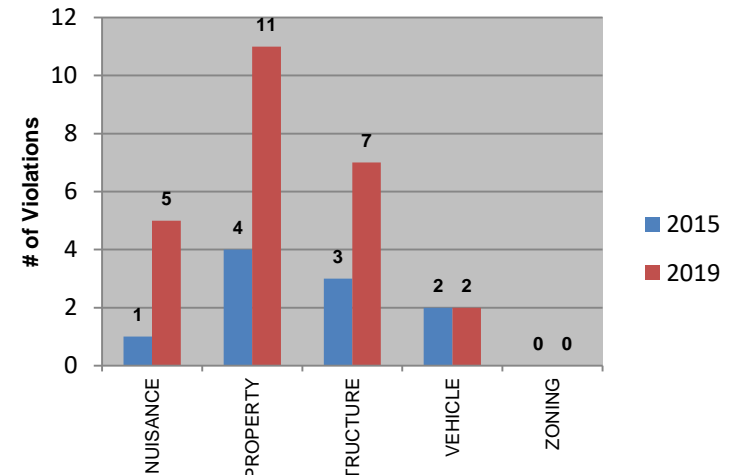

Median Appraised Value for all Single-Family Homes

OAK TREE MEADOWS

Percentage of Single-Family Homes with Absentee Ownership

OAK TREE MEADOWS

Percentage of Duplexes with Absentee Ownership

**OAK
TREE
MEADOWS**

NOTE: There are no duplexes located within this homes association.

Percentage of Residential Units with Property Maintenance Violations

OAK TREE MEADOWS

Change in Percentage Over the Current 5-Year Period

of Violations per Category

Single-Family & Duplex Major Crime Rate

OAK TREE MEADOWS

Multifamily Major Crime Rate

**OAK
TREE
MEADOWS**

Note: There are no multifamily developments or no crimes occurred within this homes association.

Walnut Grove Elementary Enrollment Area

(Associated NCP Neighborhoods)

*Kimberly Downs

*Oak Tree Meadows

Percent of Elementary School Enrollment Eligible for School Lunch Program

NOTE: The National School Lunch Program, a long-standing federal program, provides free and reduced cost lunches to children from low and moderate income households.